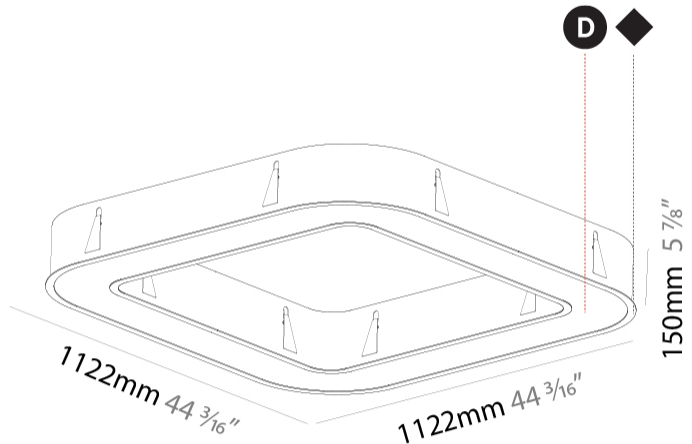

GENERAL

Series: Glorious
Subseries: Glorious Quantum
Brand: Prolicht
Division: Architectural
Mounting Type: Recessed
Mounting Location: Ceiling
Subcategory: Ambient

PHYSICAL

Shape: Square
Length (mm): 1122
Length (in): 44 ³/₁₆
Width (mm): 1122
Width (in): 44 ³/₁₆
Height (mm): 150
Height (in): 5 ⁷/₈
Min. Recessing Depth (mm): 160
Min. Recessing Depth (in): 6 ⁵/₁₆
Light Distribution: Direct
Weight (kg): 16.085
Weight (lbs): 35.39
Diffuser: PMMA - Opal or Micro-Prism
Fixture Finish: SSR / BKV / CWI / CRY / HAB / LAG / UFT / ITA / RUA / RUR / MIC / FTG / MYG / TWT / LOD / PUS / FRO / FUP / KIA / POP / BLS / SPG / MEY / GOH / GUM / CHC / COM / ABZ / JAG / OBR / MOS / ROR
Fixture Material: Aluminum

ELECTRICAL

Lamp Type: LED (Zhaga Standard)
Input Wattage (W): 60
Total Output Wattage (W): 48 / 38.4 (3500K)
Dimming: Non-Dimming / Phase Dimming (120Vac only) / 0-10V Dimming
Driver Included: Yes
Driver Location: Integrated
Driver Type: Constant Current - 120 / 277Vac
Driver Class: Class 2
Input Voltage (V): 120 - 277
Constant Current (MA): 350 / 1200 (3500K)

LED

Color Temperature (°K): 3000 / 3500 / 4000
Max. Delivered Lumen (lm): 5540 / 5733 / 5850
CRI: >80 CRI
Efficiency (%): 65
Lamp Life (hrs): 50000

OPTICAL

RATINGS AND CERTIFICATIONS

Certified By: Certified for North American Standards
IP rating: IP20